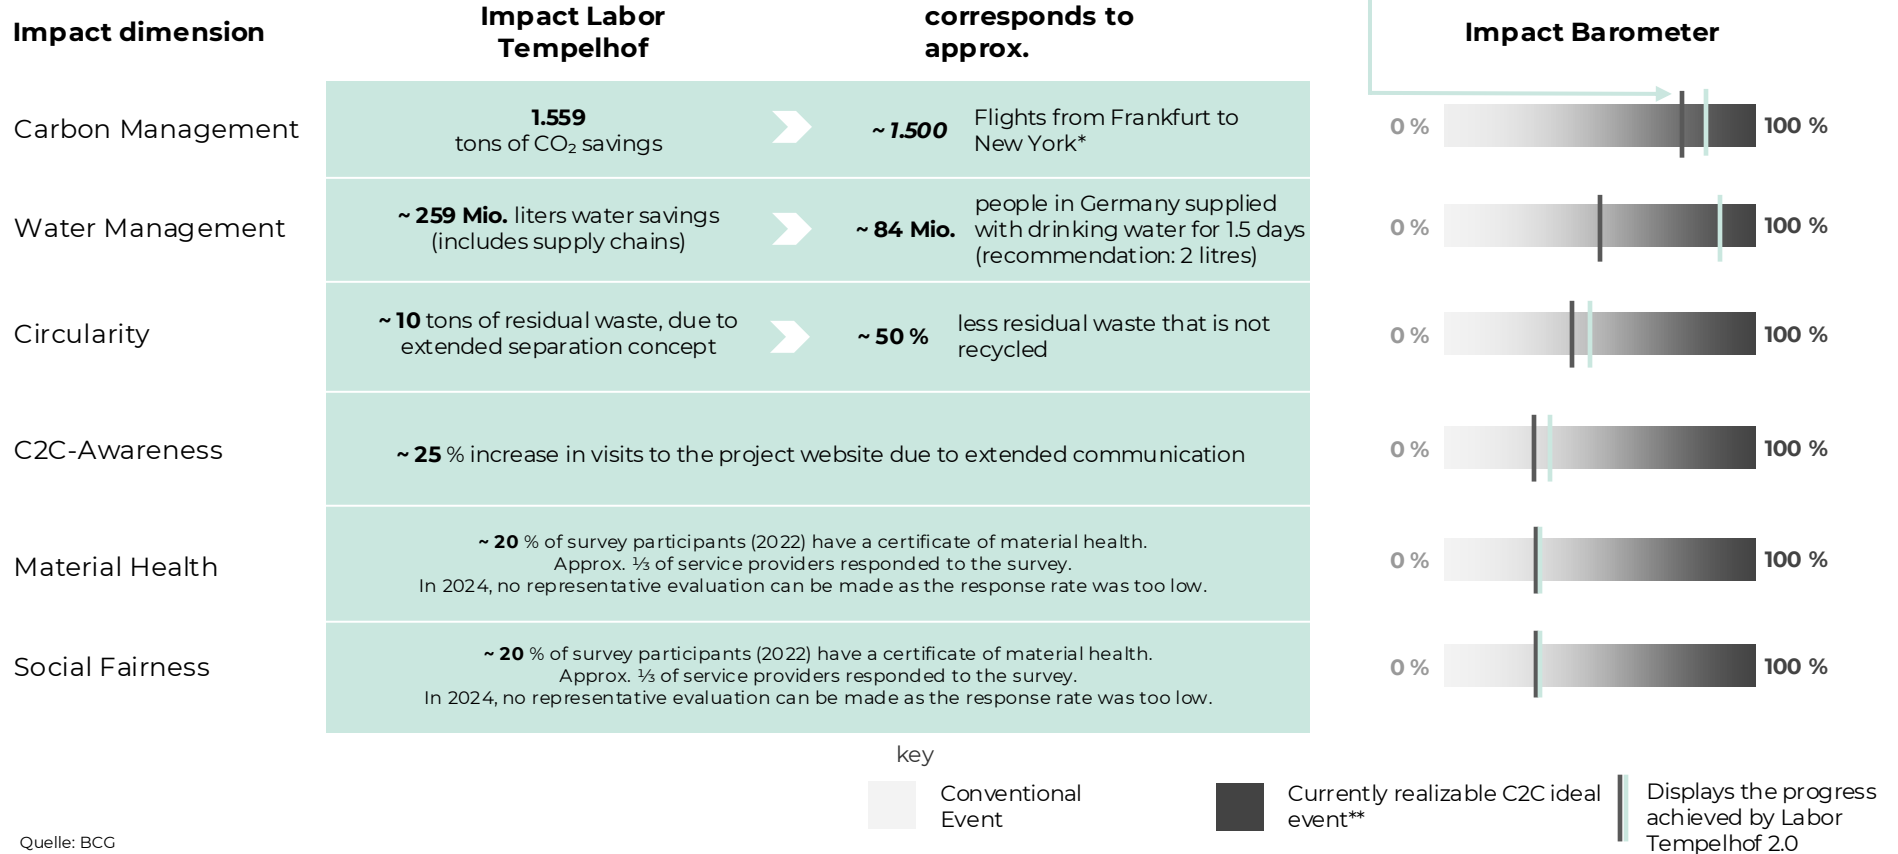

Impact | Effect of the Measures Taken at the Labor Tempelhof Concerts

Quelle: BCG
 * Calculated with MyClimate
 ** Based on a model calculation with theoretical assumptions